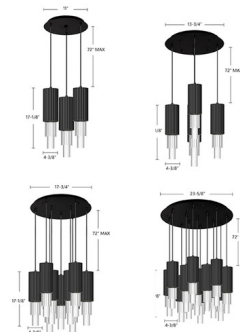

Description

The Bordeaux Round Multi Light Pendant infuses your space with a sophisticated Art Deco aesthetic. Layered, ridged glass elements float gracefully from textured steel frames, casting warm, atmospheric shadows throughout your room. Adjust each cable to create your own unique look.

Shown in matte black / clear ribbed

Specifications

COLOR	Clear Ribbed
BODY FINISH	Matte Black
WATTAGE	96W
DIMMER	Low Voltage Electronic
DIMENSIONS	11.88"W x 17.13"H
INTEGRATED LED MODULE	3 x LED/32W/120V LED
COUNTRY OF ORIGIN	China

Technical Information

PRODUCT DIMENSIONS	Adjustable Cable Lengths: 120"
LAMP LIFE	50000 hours
COLOR RENDERING	90 CRI
LAMP COLOR	3000K
LUMENS/WATT	30.84
LUMINOUS FLUX	987 lumens

CLICK TO VIEW PRODUCT

Notes: