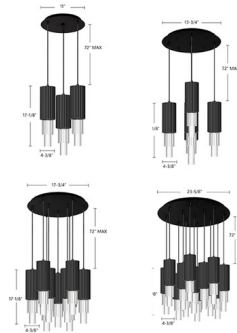

Description

The Bordeaux Round Multi Light Pendant infuses your space with a sophisticated Art Deco aesthetic. Layered, ridged glass elements float gracefully from textured steel frames, casting warm, atmospheric shadows throughout your room. Adjust each cable to create your own unique look.

Specifications

COLOR Clear Ribbed
BODY FINISH Matte Black
WATTAGE 96W
DIMMER Low Voltage Electronic
DIMENSIONS 11.88"W x 17.13"H
INTEGRATED LED MODULE 3 x LED/32W/120V LED
COUNTRY OF ORIGIN China

Technical Information

PRODUCT DIMENSIONS Adjustable Cable Lengths: 120"
LAMP LIFE 50000 hours
COLOR RENDERING 90 CRI
LAMP COLOR 3000K
LUMENS/WATT 30.84
LUMINOUS FLUX 987 lumens

Shown in matte black / clear ribbed

CLICK TO VIEW PRODUCT