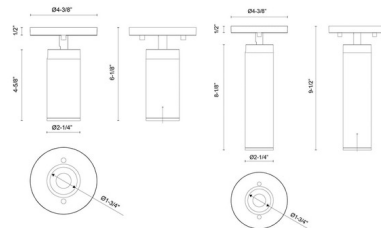

CLICK TO VIEW PRODUCT

Notes: