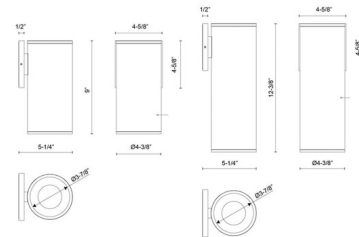

CLICK TO VIEW PRODUCT

Notes: