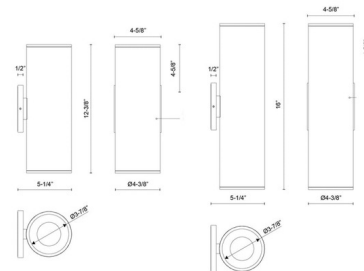

CLICK TO VIEW PRODUCT

Notes: