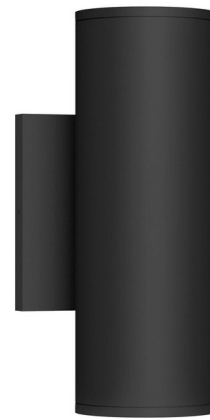

Lightology

lightology.com
866-954-4489
07-01-26

Project: _____
Company: _____
Location: _____ Fixture Type: _____
SPEC #: **KZC1475525**
Approved On: _____ Approved By: _____

Lorna 4 inch Up / Down Wall Light By Kuzco Lighting

Description

The Lorna 4 inch Up / Down Wall Light brings a modern, architectural touch to your interior space. Its minimalist aluminum diffuser features glass diffusers at both ends set at a 36-degree angle, casting a focused, warm glow that subtly enhances the surrounding room.

Specifications

COLOR	Clear
BODY FINISH	Black
WATTAGE	20W
DIMMER	Universal
DIMENSIONS	4.63"W x 9.38"H x 3.88"D
INTEGRATED LED MODULE	1 x LED/20W/120-277V LED
COUNTRY OF ORIGIN	China

Technical Information

LAMP LIFE	50000 hours
BEAM ANGLE	36°
COLOR RENDERING	90 CRI
LAMP COLOR	3000K
LUMENS/WATT	79.20
LUMINOUS FLUX	1584 lumens

Shown in black / clear

CLICK TO VIEW PRODUCT

Notes: