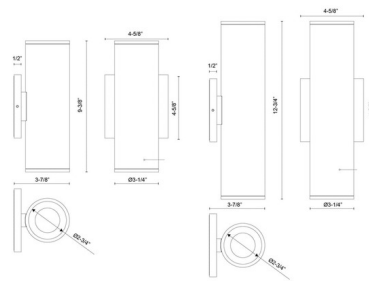

### Description

The Lorna 4 inch Up / Down Wall Light brings a modern, architectural touch to your interior space. Its minimalist aluminum diffuser features glass diffusers at both ends set at a 36-degree angle, casting a focused, warm glow that subtly enhances the surrounding room.

### Specifications

COLOR	Clear
BODY FINISH	Black
WATTAGE	20W
DIMMER	Universal
DIMENSIONS	4.63"W x 9.38"H x 3.88"D
INTEGRATED LED MODULE	1 x LED/20W/120-277V LED
COUNTRY OF ORIGIN	China

### Technical Information

LAMP LIFE	50000 hours
BEAM ANGLE	36°
COLOR RENDERING	90 CRI
LAMP COLOR	3000K
LUMENS/WATT	79.20
LUMINOUS FLUX	1584 lumens

Shown in black / clear

CLICK TO VIEW PRODUCT

Notes: