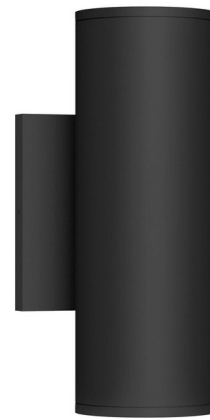

## Lorna 4 inch Up / Down Wall Light By Kuzco Lighting

### Description

The Lorna 4 inch Up / Down Wall Light brings a modern, architectural touch to your interior space. Its minimalist aluminum diffuser features glass diffusers at both ends set at a 36-degree angle, casting a focused, warm glow that subtly enhances the surrounding room.

### Specifications

COLOR	Clear
BODY FINISH	Black
WATTAGE	20W
DIMMER	Universal
DIMENSIONS	4.63"W x 9.38"H x 3.88"D
INTEGRATED LED MODULE	1 x LED/20W/120-277V LED
COUNTRY OF ORIGIN	China

### Technical Information

LAMP LIFE	50000 hours
BEAM ANGLE	36°
COLOR RENDERING	90 CRI
LAMP COLOR	3000K
LUMENS/WATT	79.20
LUMINOUS FLUX	1584 lumens

Shown in black / clear

CLICK TO VIEW PRODUCT

Notes: