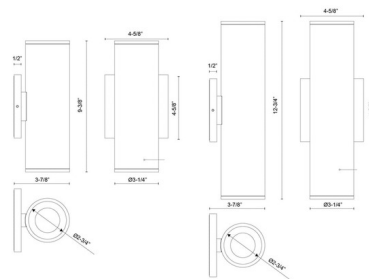

Description

The Lorna 4 inch Up / Down Wall Light brings a modern, architectural touch to your interior space. Its minimalist aluminum diffuser features glass diffusers at both ends set at a 36-degree angle, casting a focused, warm glow that subtly enhances the surrounding room.

Specifications

COLOR	Clear
BODY FINISH	Black
WATTAGE	20W
DIMMER	Universal
DIMENSIONS	4.63"W x 9.38"H x 3.88"D
INTEGRATED LED MODULE	1 x LED/20W/120-277V LED
COUNTRY OF ORIGIN	China

Technical Information

LAMP LIFE	50000 hours
BEAM ANGLE	36°
COLOR RENDERING	90 CRI
LAMP COLOR	3000K
LUMENS/WATT	79.20
LUMINOUS FLUX	1584 lumens

Shown in black / clear

CLICK TO VIEW PRODUCT

Notes: