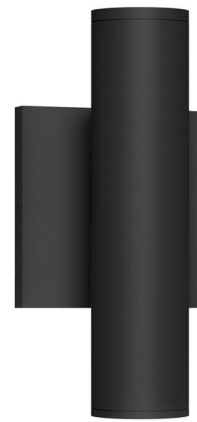

Lightology

lightology.com
866-954-4489
04-23-26

Project: _____

Company: _____

Location: _____ Fixture Type: _____

SPEC #: **KZC1475531**

Approved On: _____ Approved By: _____

Lorna 3 inch Up / Down Wall Light

By Kuzco Lighting

Description

The Lorna 3 inch Up / Down Wall Light brings a modern, architectural touch to your interior space. Its minimalist aluminum diffuser features glass diffusers at both ends set at a 36-degree angle, casting a focused, warm glow that subtly enhances the surrounding room.

Specifications

COLOR	Clear
BODY FINISH	Black
WATTAGE	14W
DIMMER	Universal
DIMENSIONS	4.63"W x 9"H x 3"D
INTEGRATED LED MODULE	1 x LED/14W/120-277V LED
COUNTRY OF ORIGIN	China

Technical Information

LAMP LIFE	50000 hours
BEAM ANGLE	36°
COLOR RENDERING	90 CRI
LAMP COLOR	3000K
LUMENS/WATT	75.43
LUMINOUS FLUX	1056 lumens