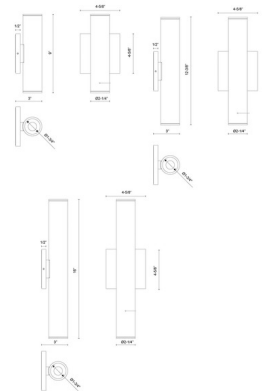

By Kuzco Lighting

Description

The Lorna 3 inch Up / Down Wall Light brings a modern, architectural touch to your interior space. Its minimalist aluminum diffuser features glass diffusers at both ends set at a 36-degree angle, casting a focused, warm glow that subtly enhances the surrounding room.

Specifications

COLOR	Clear
BODY FINISH	Black
WATTAGE	14W
DIMMER	Universal
DIMENSIONS	4.63"W x 9"H x 3"D
INTEGRATED LED MODULE	1 x LED/14W/120-277V LED
COUNTRY OF ORIGIN	China

Technical Information

LAMP LIFE	50000 hours
BEAM ANGLE	36°
COLOR RENDERING	90 CRI
LAMP COLOR	3000K
LUMENS/WATT	75.43
LUMINOUS FLUX	1056 lumens

Shown in black / clear

CLICK TO VIEW PRODUCT

Notes: