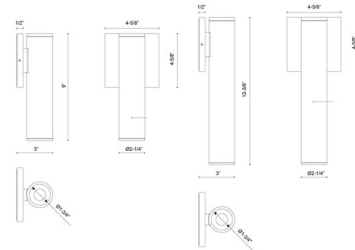

CLICK TO VIEW PRODUCT

Notes: