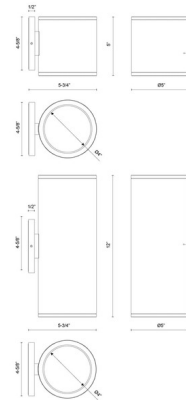

Lightology

lightology.com
866-954-4489
07-01-26

Project: _____
 Company: _____
 Location: _____ Fixture Type: _____
 SPEC #: **KZC1475542**
 Approved On: _____ Approved By: _____

Nordic 5 inch Up/Down Outdoor Wall Light By Kuzco Lighting

Description

The Nordic 5 inch Up/Down Outdoor Wall Light brings a modern, architectural touch to your outdoor space. Its minimalist 5 inch cylinder features glass diffusers set at a 36-degree angle, casting a focused, warm glow that subtly enhances the surrounding area.

Shown in white / clear

Specifications

| | |
|-----------------------|------------------------|
| COLOR | Clear |
| BODY FINISH | White |
| WATTAGE | 15W |
| DIMMER | Low Voltage Electronic |
| DIMENSIONS | 5"W x 5"H x 5.75"D |
| INTEGRATED LED MODULE | 1 x LED/15W/120V LED |
| COUNTRY OF ORIGIN | China |