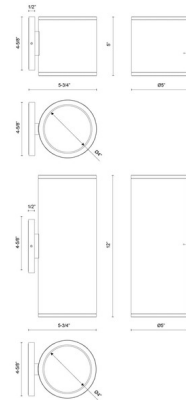

CLICK TO VIEW PRODUCT

Notes: