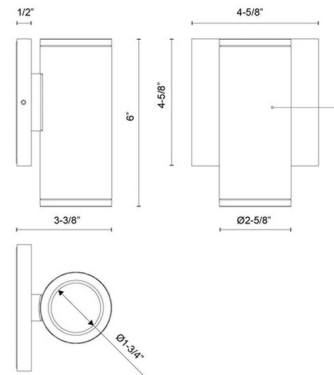

Shown in black / clear

CLICK TO VIEW PRODUCT

Notes: