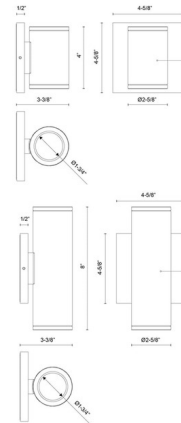

Lightology

lightology.com
866-954-4489
04-25-26

Project: _____

Company: _____

Location: _____ Fixture Type: _____

SPEC #: **KZC1475550**

Approved On: _____ Approved By: _____

Nordic 2 inch Up / Down Outdoor Wall Light By Kuzco Lighting

Description

The Nordic 2 inch Up / Down Outdoor Wall Light brings a modern, architectural touch to your outdoor space. Its minimalist 2 inch aluminum diffuser features glass diffusers set at a 36-degree angle, casting a focused, warm glow that subtly enhances the surrounding area.

Shown in black / clear

Specifications

COLOR	Clear
BODY FINISH	Black
WATTAGE	10W
DIMMER	Low Voltage Electronic
DIMENSIONS	4.63"W x 4.63"H x 3.38"D
INTEGRATED LED MODULE	1 x LED/10W/120V LED
COUNTRY OF ORIGIN	China