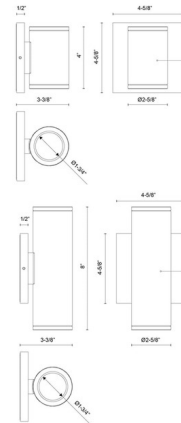

### Description

The Nordic 2 inch Up / Down Outdoor Wall Light brings a modern, architectural touch to your outdoor space. Its minimalist 2 inch aluminum diffuser features glass diffusers set at a 36-degree angle, casting a focused, warm glow that subtly enhances the surrounding area.

### Specifications

|                       |                          |
|-----------------------|--------------------------|
| COLOR                 | Clear                    |
| BODY FINISH           | Black                    |
| WATTAGE               | 10W                      |
| DIMMER                | Low Voltage Electronic   |
| DIMENSIONS            | 4.63"W x 4.63"H x 3.38"D |
| INTEGRATED LED MODULE | 1 x LED/10W/120V LED     |
| COUNTRY OF ORIGIN     | China                    |