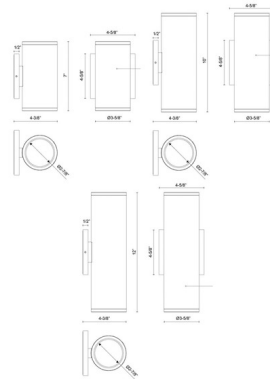

CLICK TO VIEW PRODUCT

Notes: