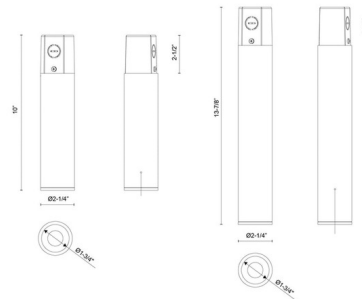

CLICK TO VIEW PRODUCT

Notes: