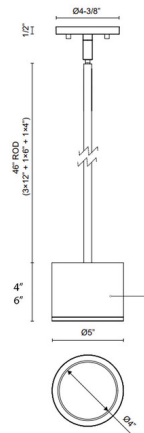

CLICK TO VIEW PRODUCT

Notes: