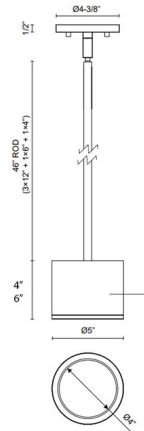

### Description

The Nordic 5 inch Outdoor Pendant brings a modern, architectural touch to your outdoor space. Its minimalist 5 inch aluminum cylinder design features a glass diffuser set at a 36-degree angle, casting a focused, warm glow that subtly enhances the surrounding area. Sloped ceiling compatible to 45 degrees.

### Specifications

COLOR	Clear
BODY FINISH	White
WATTAGE	15W
DIMMER	Low Voltage Electronic
DIMENSIONS	5"W x 4"H
INTEGRATED LED MODULE	1 x LED/15W/120V LED
COUNTRY OF ORIGIN	China

### Technical Information

PRODUCT DIMENSIONS	Downrods: One 4", One 6", and Three 12" Included
LAMP LIFE	50000 hours
COLOR RENDERING	90 CRI
LAMP COLOR	3000K
LUMENS/WATT	78.67
LUMINOUS FLUX	1180 lumens

Shown in white / clear