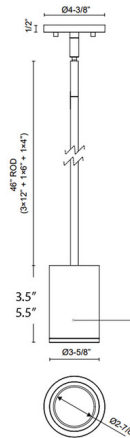

### Description

The Nordic 3 inch Outdoor Pendant brings a modern, architectural touch to your outdoor space. Its minimalist 3 inch aluminum cylinder design features a glass diffuser set at a 36-degree angle, casting a focused, warm glow that subtly enhances the surrounding area. Sloped ceiling compatible to 45 degrees.

### Specifications

COLOR	Clear
BODY FINISH	Black
WATTAGE	10W
DIMMER	Low Voltage Electronic
DIMENSIONS	3.63"W x 3.5"H
INTEGRATED LED MODULE	1 x LED/10W/120V LED
COUNTRY OF ORIGIN	China

### Technical Information

PRODUCT DIMENSIONS	Downrods: One 4", One 6", and Three 12" Included
LAMP LIFE	50000 hours
COLOR RENDERING	90 CRI
LAMP COLOR	3000K
LUMENS/WATT	61.70
LUMINOUS FLUX	617 lumens

Shown in black / clear