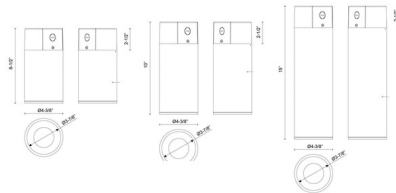

CLICK TO VIEW PRODUCT

Notes: