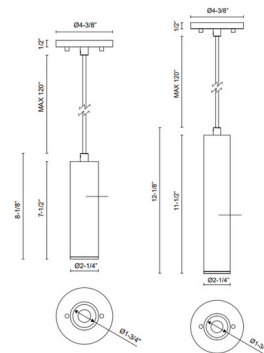

### Description

The Lorna 2 inch Pendant brings a modern, architectural touch to your interior space. Its minimalist aluminum diffuser features a glass diffuser set at a 36-degree angle, casting a focused, warm glow that subtly enhances the surrounding room.

### Specifications

COLOR	Clear
BODY FINISH	White
WATTAGE	10W
DIMMER	Universal
DIMENSIONS	2.25"W x 8.13"H
INTEGRATED LED MODULE	1 x LED/10W/120-277V LED
COUNTRY OF ORIGIN	China

### Technical Information

PRODUCT DIMENSIONS	Adjustable Matching Cable: 120"
LAMP LIFE	50000 hours
BEAM ANGLE	36°
COLOR RENDERING	90 CRI
LAMP COLOR	3000K
LUMENS/WATT	71.30
LUMINOUS FLUX	713 lumens

Shown in white / clear