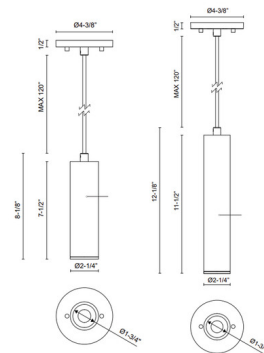

Description

The Lorna 2 inch Pendant brings a modern, architectural touch to your interior space. Its minimalist aluminum diffuser features a glass diffuser set at a 36-degree angle, casting a focused, warm glow that subtly enhances the surrounding room.

Specifications

COLOR	Clear
BODY FINISH	White
WATTAGE	10W
DIMMER	Universal
DIMENSIONS	2.25"W x 8.13"H
INTEGRATED LED MODULE	1 x LED/10W/120-277V LED
COUNTRY OF ORIGIN	China

Technical Information

PRODUCT DIMENSIONS	Adjustable Matching Cable: 120"
LAMP LIFE	50000 hours
BEAM ANGLE	36°
COLOR RENDERING	90 CRI
LAMP COLOR	3000K
LUMENS/WATT	71.30
LUMINOUS FLUX	713 lumens

Shown in white / clear

CLICK TO VIEW PRODUCT

Notes: