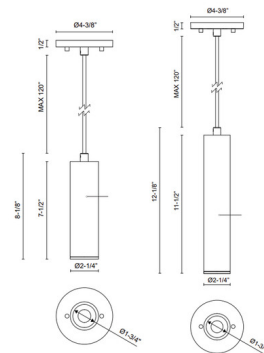

Description

The Lorna 2 inch Pendant brings a modern, architectural touch to your interior space. Its minimalist aluminum diffuser features a glass diffuser set at a 36-degree angle, casting a focused, warm glow that subtly enhances the surrounding room.

Specifications

COLOR Clear
BODY FINISH White
WATTAGE 10W
DIMMER Universal
DIMENSIONS 2.25"W x 8.13"H
INTEGRATED LED MODULE 1 x LED/10W/120-277V LED
COUNTRY OF ORIGIN China

Technical Information

PRODUCT DIMENSIONS Adjustable Matching Cable: 120"
LAMP LIFE 50000 hours
BEAM ANGLE 36°
COLOR RENDERING 90 CRI
LAMP COLOR 3000K
LUMENS/WATT 71.30
LUMINOUS FLUX 713 lumens

Shown in white / clear

CLICK TO VIEW PRODUCT

Notes: