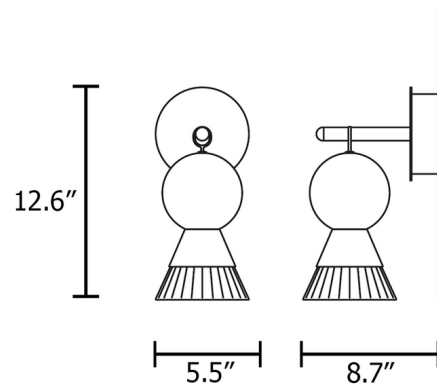

Shown in black / golden copper

Specifications

COLOR Golden Copper
BODY FINISH Black
WATTAGE 9.4W
DIMMER Low Voltage Electronic
DIMENSIONS 5.5"W x 12.6"H x 8.7"D
INTEGRATED LED MODULE 2 x LED/4.7W/120V LED