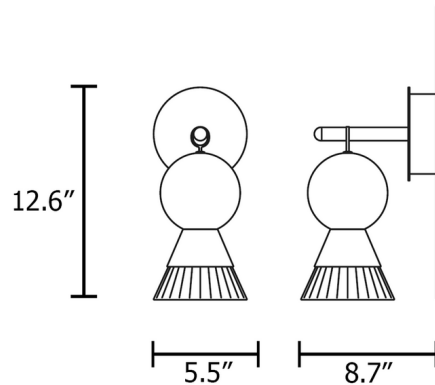

Shown in black / golden copper

CLICK TO VIEW PRODUCT

Notes: