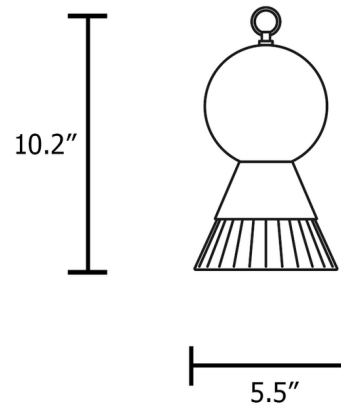

CLICK TO VIEW PRODUCT

Notes: