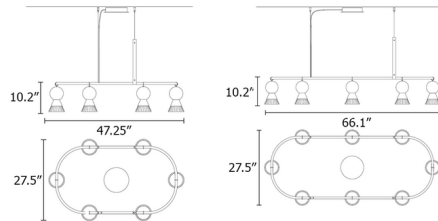

CLICK TO VIEW PRODUCT

Notes: