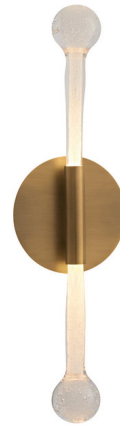

Lightology

lightology.com
866-954-4489
04-22-26

Project: _____

Company: _____

Location: _____ Fixture Type: _____

SPEC #: **OXY1475627**

Approved On: _____ Approved By: _____

Manhattan Color-Select Wall Light

By Oxygen by Quorum

Description

The Manhattan Color-Select Wall Light features an elegant glass form that mimics a flowing droplet. Stretched glass rods form the lighted arms, filled with delicate interior bubbles that catch and refract the light. A brushed brass backplate elevates Manhattan's sophisticated appeal. LED color selectable options include 2700K, 3000K, 4000K, 5000K, and 6500K. Sconce can be installed vertically or horizontally.

Shown in brushed brass / clear

Specifications

COLOR Clear
BODY FINISH Brushed Brass
WATTAGE 15W
DIMMER Standard 120V
DIMENSIONS 5.75"W x 19.75"H x 2.5"D
INTEGRATED LED MODULE 2 x LED/7.5W/120V LED
COUNTRY OF ORIGIN China