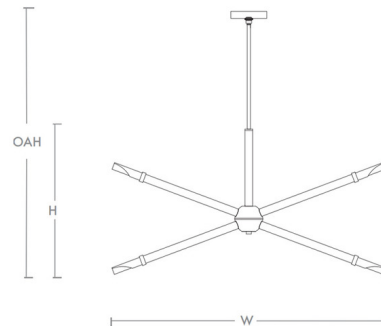

Specifications

COLOR	N/A
BODY FINISH	Black
WATTAGE	331.2W
DIMMER	Standard 120V
DIMENSIONS	42"W x 22"H
INTEGRATED LED MODULE	12 x LED/27.6W/120V LED
COUNTRY OF ORIGIN	China

Technical Information

PRODUCT DIMENSIONS	Downrods: 2x8", 2x12", 3x16"
COLOR RENDERING	90 CRI
LAMP COLOR	CCT Select
LUMENS/WATT	228.30
LUMINOUS FLUX	6301 lumens

Shown in black

DIMENSIONS

W: 42"
H: 22"
OAH: Fixture Supplied w/ 2-8"
2-12" and 3-16" Stems to
Customize hanging ht.

CLICK TO VIEW PRODUCT

Notes: