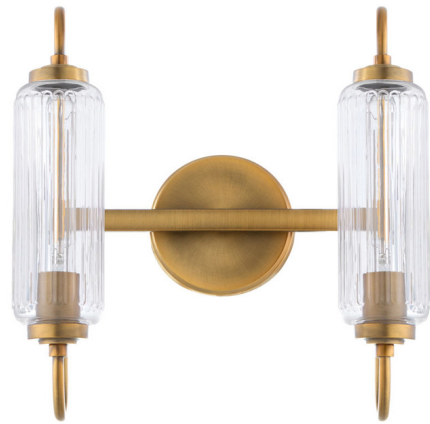

## Whitmire Bathroom Vanity Light

By Quorum

### Description

Inspired by the electronics of radio's early days, the Whitmire collection blends modern style with a sense of nostalgia for the emerging age of communication. With clear ribbed glass and a bold finish, it perfectly blends timeless charm and forward-thinking design. Ideal for spaces that embrace tradition and innovation, the Whitmire collection brings a unique sophistication that calls for an eye-catching centerpiece.

Shown in brushed brass / clear

### Specifications

COLOR	Clear
BODY FINISH	Brushed Brass
WATTAGE	18W
DIMMER	Standard 120V
DIMENSIONS	14"W x 14.5"H x 6"D
BULB NOT INCLUDED	2 x T10/Medium (E26)/9W/120V LED
COUNTRY OF ORIGIN	China

CLICK TO VIEW PRODUCT