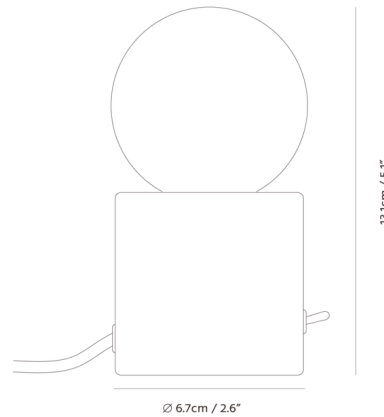

Shown in concrete / opal