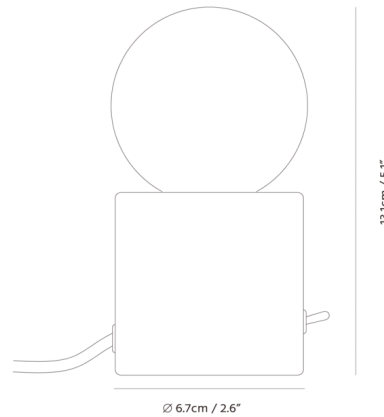

### Specifications

COLOR	Opal
BODY FINISH	Concrete
WATTAGE	2W
DIMMER	Not Dimmable
DIMENSIONS	2.6"W x 5.1"H
BULB INCLUDED	1 x JCD/G9/2W/120V LED
COUNTRY OF ORIGIN	China

### Technical Information

COLOR RENDERING	.90 CRI
LAMP COLOR	2700K

Shown in concrete / opal

CLICK TO VIEW PRODUCT

Notes: