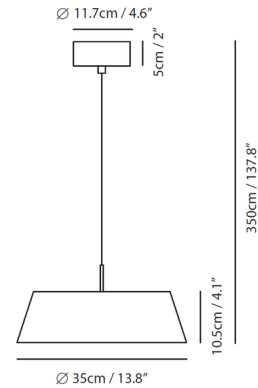

CLICK TO VIEW PRODUCT

Notes: