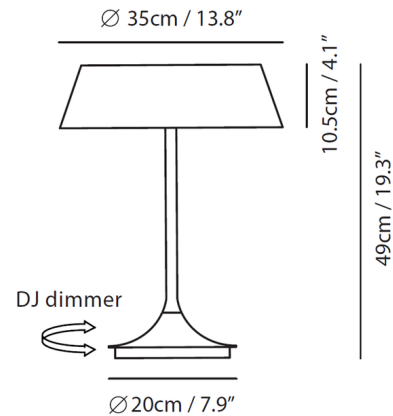

CLICK TO VIEW PRODUCT

Notes: