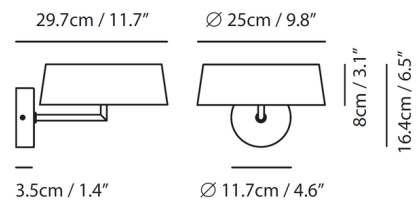

CLICK TO VIEW PRODUCT

Notes: