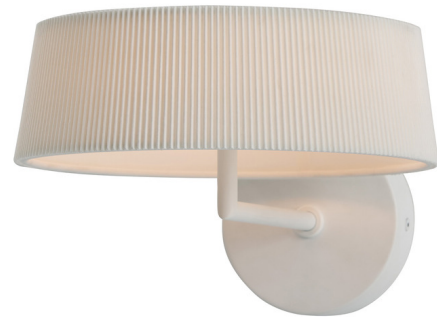

Lightology

lightology.com
866-954-4489
10-10-25

Project: _____

Company: _____

Location: _____ Fixture Type: _____

SPEC #: **SEE1476044**

Approved On: _____ Approved By: _____

Halo Wall Light By Seed Design

Description

The Halo Wall Light is a sleek update to a classic drum silhouette. Featuring an integrated LED ring with excellent color rendering, it creates a relaxing environment that mimics natural sunlight. The finely pleated fabric shade softens the modern edge and helps to diffuse the light for glare-free illumination. To operate lamp, twist base to turn on and dim lamp.

Specifications

COLOR . . . . . N/A
BODY FINISH . . . . . White
WATTAGE 7W
DIMMER . . . . . Standard 120V
DIMENSIONS . . . . . 9.8"W x 6.5"H x 11.7"D
INTEGRATED LED MODULE . . . . . 1 x LED/7W/120V LED
COUNTRY OF ORIGIN . . . . . China

Technical Information

COLOR RENDERING . . . . . 90 CRI
LAMP COLOR 2700K
LUMENS/WATT 110.00
LUMINOUS FLUX . . . . . 770 lumens

Shown in white