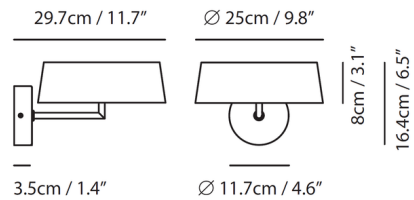

CLICK TO VIEW PRODUCT

Notes: