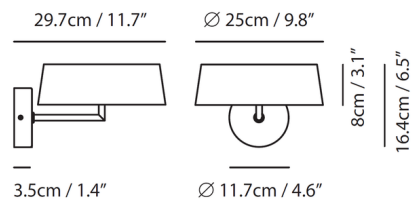

CLICK TO VIEW PRODUCT

Notes: