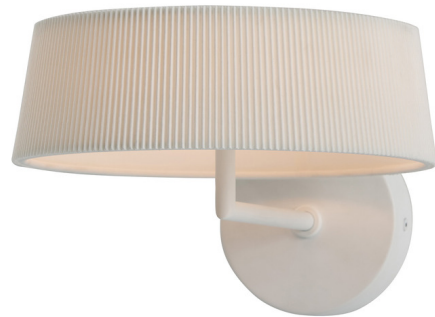

Lightology

lightology.com
866-954-4489
06-04-26

Project: _____

Company: _____

Location: _____ Fixture Type: _____

SPEC #: **SEE1476044**

Approved On: _____ Approved By: _____

Halo Wall Light By Seed Design

Description

The Halo Wall Light is a sleek update to a classic drum silhouette. Featuring an integrated LED ring with excellent color rendering, it creates a relaxing environment that mimics natural sunlight. The finely pleated fabric shade softens the modern edge and helps to diffuse the light for glare-free illumination. To operate lamp, twist base to turn on and dim lamp.

Specifications

COLOR	N/A
BODY FINISH	White
WATTAGE	7W
DIMMER	Standard 120V
DIMENSIONS	9.8"W x 6.5"H x 11.7"D
INTEGRATED LED MODULE	1 x LED/7W/120V LED
COUNTRY OF ORIGIN	China

Technical Information

COLOR RENDERING	90 CRI
LAMP COLOR	2700K
LUMENS/WATT	110.00
LUMINOUS FLUX	770 lumens