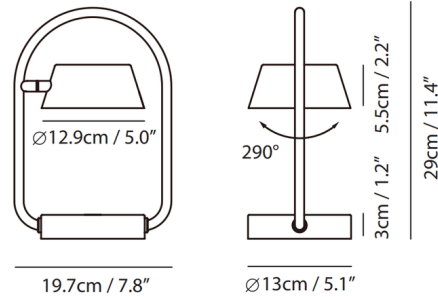

CLICK TO VIEW PRODUCT

Notes: