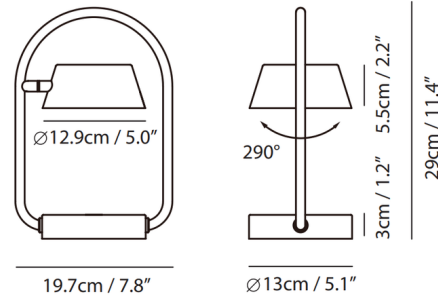

CLICK TO VIEW PRODUCT

Notes: