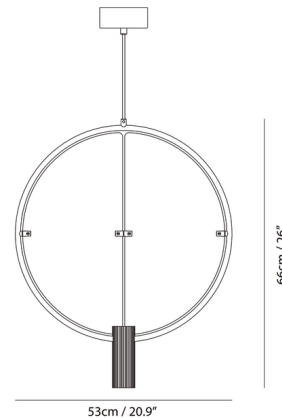

Shown in black / white

CLICK TO VIEW PRODUCT

Notes: