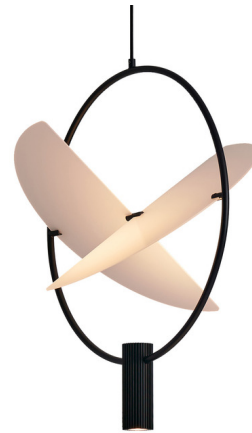

Lightology

lightology.com
866-954-4489
04-25-26

Project: _____

Company: _____

Location: _____ Fixture Type: _____

SPEC #: **SEE1476051**

Approved On: _____ Approved By: _____

Wing Pendant By Seed Design

Description

Striking a delightful balance between imagination and restraint, the Wing Pendant illuminates any space with a lively play of light and shadow. This exquisite pendant features a Dual lighting effect, where soft up lighting highlights the adjustable frosted wings. Below, a high-performance LED provides ample illumination for tasks below. Perfect for a kitchen or dining room.

Specifications

COLOR . . . . . White
BODY FINISH . . . . . Black
WATTAGE 12.6W
DIMMER . . . . . Standard 120V
DIMENSIONS . . . . . 78.7"L x 20.9"W x 26"H
INTEGRATED LED MODULE . . . . . 2 x LED/6.3W/120V LED
COUNTRY OF ORIGIN . . . . . China

Technical Information

COLOR RENDERING . . . . . 90 CRI
LAMP COLOR 3000K
LUMENS/WATT 169.84
LUMINOUS FLUX . . . . . 1070 lumens

Shown in black / white