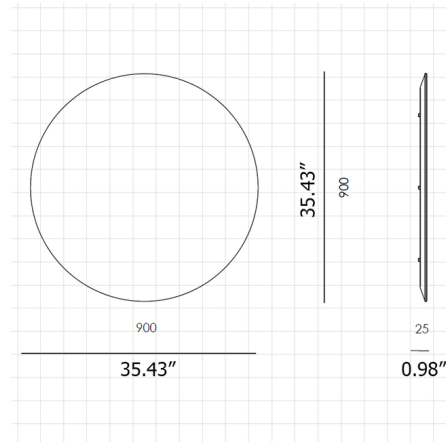

### Specifications

COLOR	N/A
BODY FINISH	Natural Walnut
WATTAGE	N/A
DIMMER	N/A
DIMENSIONS	35.4"W x 0.98"H x 35.4"D
BULB	N/A

CLICK TO VIEW PRODUCT

Notes: