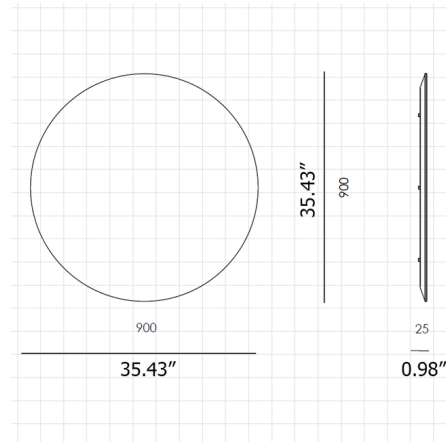

Lightology

lightology.com
866-954-4489
06-29-26

Project: _____
Company: _____
Location: _____ Fixture Type: _____
SPEC #: **STL1476054**
Approved On: _____ Approved By: _____

Crawford Lazy Susan By Stellar Works

Description

The Crawford Lazy Susan is for use with the Crawford Dining Table. The metal base on the lazy susan sits perfectly on the metal ring in the table, providing a practical and sleek solution for easily passing items. Made of walnut veneer, this durable piece is sure last.

Shown in natural walnut

Specifications

COLOR	N/A
BODY FINISH	Natural Walnut
WATTAGE	N/A
DIMMER	N/A
DIMENSIONS	35.4"W x 0.98"H x 35.4"D
BULB	N/A

CLICK TO VIEW PRODUCT

Notes: