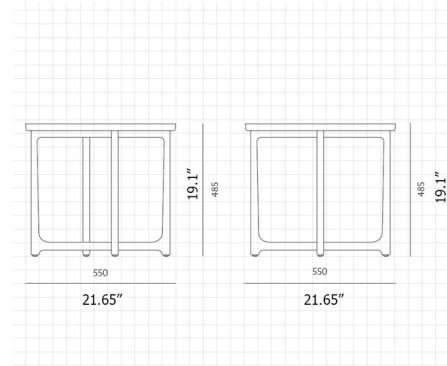

Lightology

lightology.com
866-954-4489
04-25-26

Project: _____

Company: _____

Location: _____ Fixture Type: _____

SPEC #: **STL1476055**

Approved On: _____ Approved By: _____

Lyrical High Side Table

By Stellar Works

Description

Seemingly simple, the Lyrical High Side Table is a study in fine woodcraft. Details like subtle rounded edges, feet that elevate the frame, and offset supports reveal a high level of craftsmanship and bring a touch of sophistication. This timeless table is an everyday table for many settings.

Shown in natural oak

Specifications

COLOR	N/A
BODY FINISH	Natural Oak
WATTAGE	N/A
DIMMER	N/A
DIMENSIONS	21.65"W x 19.09"H
BULB	N/A

CLICK TO VIEW PRODUCT

Notes: