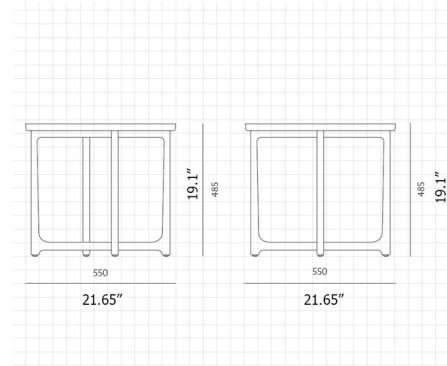

## Lyrical High Side Table

By Stellar Works

### Description

Seemingly simple, the Lyrical High Side Table is a study in fine woodcraft. Details like subtle rounded edges, feet that elevate the frame, and offset supports reveal a high level of craftsmanship and bring a touch of sophistication. This timeless table is an everyday table for many settings.

### Specifications

COLOR	N/A
BODY FINISH	Natural Oak
WATTAGE	N/A
DIMMER	N/A
DIMENSIONS	21.65"W x 19.09"H
BULB	N/A

CLICK TO VIEW PRODUCT

Notes: