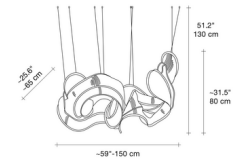

Specifications

COLOR	N/A
BODY FINISH	Stainless Steel
WATTAGE	N/A
DIMMER	N/A
DIMENSIONS	59\"L x 25.6\"W x 31.5\"H
BULB	N/A