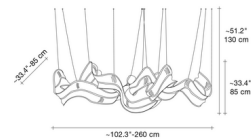

Specifications

COLOR	N/A
BODY FINISH	Stainless Steel
WATTAGE	N/A
DIMMER	N/A
DIMENSIONS	59\"L x 25.6\"W x 31.5\"H
BULB	N/A