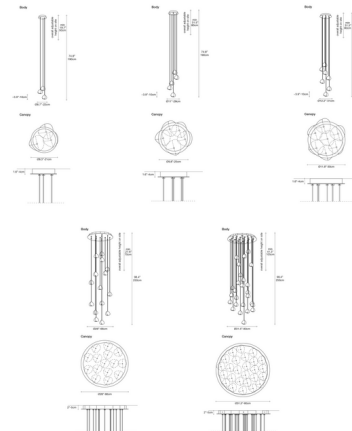

Shown in white / gold

Specifications

COLOR	Gold
BODY FINISH	White
WATTAGE	4.5W
DIMMER	Not Dimmable
DIMENSIONS	8.66"W x 13.77"H
INTEGRATED LED MODULE	3 x LED/1.5W/120V LED

Technical Information

LAMP COLOR	2700K
LUMENS/WATT	258.00
LUMINOUS FLUX	387 lumens

CLICK TO VIEW PRODUCT

Notes: