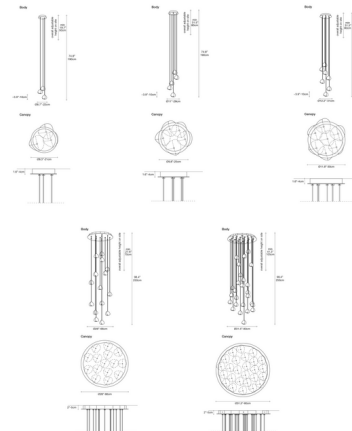

## Mizu Round Multi Light Pendant By Terzani USA

### Description

The Mizu Multi Light Pendant is inspired by the mesmerizing refractions created as light passes through water. Mizu features a cascade of droplet-shaped crystal pendants to create dazzling patterns of light around the surrounding environment. Handcrafted in Italy, variations in the size and shape of each pendant ensure a truly one-of-a-kind look. Available with 2700K or 3000K integrated LED lighting, 2W max for G4 LED bulb, or 10W max G4 Xenon bulbs (G4 bulbs are required but not included).

### Specifications

COLOR	Gold
BODY FINISH	White
WATTAGE	4.5W
DIMMER	Not Dimmable
DIMENSIONS	8.66"W x 13.77"H
INTEGRATED LED MODULE	3 x LED/1.5W/120V LED

### Technical Information

LAMP COLOR	2700K
LUMENS/WATT	258.00
LUMINOUS FLUX	387 lumens

CLICK TO VIEW PRODUCT

Notes: