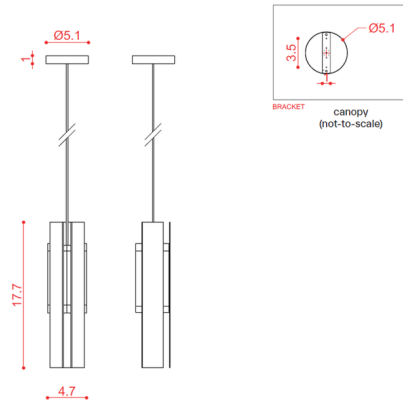

By Tooy

Description

The Excalibur Pendant features a slightly Art Deco-inspired aesthetic with a modern twist. Light is spread from a pair of plexiglass prisms, which are surrounded by a trio of rectangular metal panels. Excalibur's soaring vertical lines recall the grandeur of the Art Deco era, while its rigid, geometric structure gives the fixture a contemporary touch.

Shown in satin titanium / dark bronze

Specifications

| | |
|-------------------|-----------------------------------|
| COLOR | N/A |
| BODY FINISH | Satin Titanium / Dark Bronze |
| WATTAGE | 15W |
| DIMMER | Standard 120V |
| DIMENSIONS | 4.7"W x 17.7"H |
| BULB NOT INCLUDED | 1 x A19/Medium (E26)/15W/120V LED |