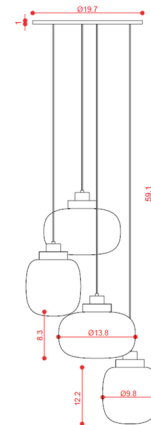

Specifications

COLOR Smoke
BODY FINISH Brass
WATTAGE 100W
DIMMER Standard 120V
DIMENSIONS 31.5"W x 59.05"H
BULB NOT INCLUDED 4 x A19/Medium (E26)/25W/120V LED

Shown in brass / smoke

CLICK TO VIEW PRODUCT