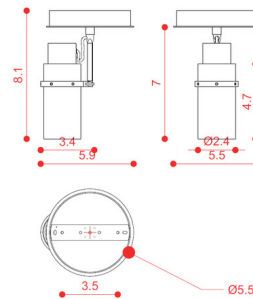

## Lei Adjustable Wall / Ceiling Light

By Tooy

### Description

The Lei Adjustable Wall / Ceiling Light blends technical spotlight performance with a crystalline, elegant aesthetic. A curved silhouette and fluted glass cylinder soften the metal form, adding a touch of delicate grace. Available in a variety of finishes, with clear or frosted glass. Perfect for a hallway or bedside. Integrated LED option: Remote Driver included which must be placed in a remote accessible location up to 118 inch away. Phase cut dimming.

### Specifications

COLOR	Clear
BODY FINISH	Satin Brass
WATTAGE	4.5W
DIMMER	Standard 120V
DIMENSIONS	5.9"W x 8.1"H x 8.1"D
BULB NOT INCLUDED	1 x MR16/GU10/4.5W/120V LED

CLICK TO VIEW PRODUCT

Notes: