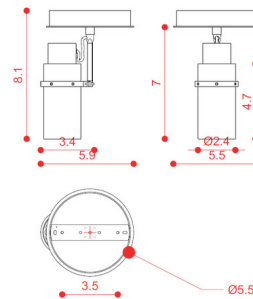

By Tooy

Description

The Lei Adjustable Wall / Ceiling Light blends technical spotlight performance with a crystalline, elegant aesthetic. A curved silhouette and fluted glass cylinder soften the metal form, adding a touch of delicate grace. Available in a variety of finishes, with clear or frosted glass. Perfect for a hallway or bedside. Integrated LED option: Remote Driver included which must be placed in a remote accessible location up to 118 inch away. Phase cut dimming.

Shown in satin brass / clear

Specifications

| | |
|-------------------|-----------------------------|
| COLOR | Clear |
| BODY FINISH | Satin Brass |
| WATTAGE | 4.5W |
| DIMMER | Standard 120V |
| DIMENSIONS | 5.9"W x 8.1"H x 8.1"D |
| BULB NOT INCLUDED | 1 x MR16/GU10/4.5W/120V LED |