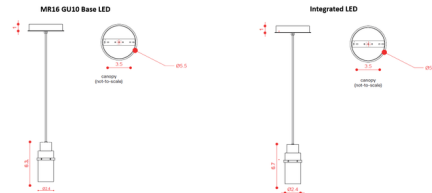

### Description

The Lei Pendant blends technical spotlight performance with a crystalline, elegant aesthetic. A curved silhouette and fluted glass cylinder soften the metal form, adding a touch of delicate grace. Available in a variety of finishes with clear or frosted glass. Perfect for arranging over a island kitchen or dining table. Available with integrated LED module or MR16 GU10 base LED. Driver onboard with phase cut dimming for integrated LED module.

### Specifications

COLOR . . . . . Clear  
BODY FINISH . . . . . Satin Brass  
WATTAGE . . . . . 4.5W  
DIMMER . . . . . Standard 120V  
DIMENSIONS . . . . . 2.4"W x 6.3"H  
BULB NOT INCLUDED . . . . . 1 x MR16/GU10/4.5W/120V LED

### Technical Information

PRODUCT DIMENSIONS . . . . . Cable: 155"

CLICK TO VIEW PRODUCT

Notes: