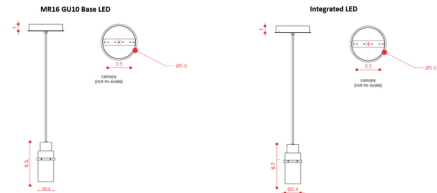

### Description

The Lei Pendant blends technical spotlight performance with a crystalline, elegant aesthetic. A curved silhouette and fluted glass cylinder soften the metal form, adding a touch of delicate grace. Available in a variety of finishes with clear or frosted glass. Perfect for arranging over a island kitchen or dining table. Available with integrated LED module or MR16 GU10 base LED. Driver onboard with phase cut dimming for integrated LED module.

### Specifications

COLOR . . . . . Clear  
BODY FINISH . . . . . Satin Brass  
WATTAGE . . . . . 4.5W  
DIMMER . . . . . Standard 120V  
DIMENSIONS . . . . . 2.4"W x 6.3"H  
BULB NOT INCLUDED . . . . . 1 x MR16/GU10/4.5W/120V LED

### Technical Information

PRODUCT DIMENSIONS . . . . . Cable: 155"

CLICK TO VIEW PRODUCT

Notes: