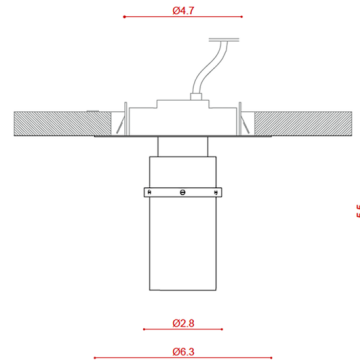

### Description

The Lei Ceiling Light blends technical spotlight performance with a crystalline, elegant aesthetic. A curved silhouette and fluted glass cylinder soften the metal form, adding a touch of delicate grace. Available in matte black, brass, and titanium finishes, with clear or frosted glass. Perfect for arranging over a kitchen or down a hallway for a sleek, minimalist effect. Ceiling hole: 4.7 inch. Note: Integrated LED option: Remote driver included (place up to 118 inch max away); phase cut dimming.

### Specifications

COLOR	Clear
BODY FINISH	Titanium
WATTAGE	4.5W
DIMMER	Standard 120V
DIMENSIONS	6.3"W x 5.5"H
BULB NOT INCLUDED	1 x MR16/GU10/4.5W/120V LED

Shown in titanium / clear

CLICK TO VIEW PRODUCT