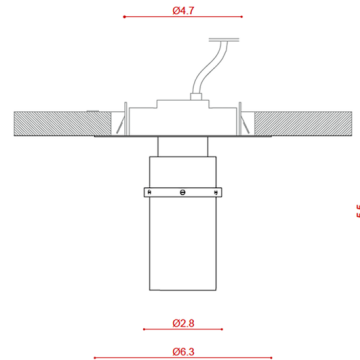

By Tooy

Description

The Lei Ceiling Light blends technical spotlight performance with a crystalline, elegant aesthetic. A curved silhouette and fluted glass cylinder soften the metal form, adding a touch of delicate grace. Available in matte black, brass, and titanium finishes, with clear or frosted glass. Perfect for arranging over a kitchen or down a hallway for a sleek, minimalist effect. Ceiling hole: 4.7 inch. Note: Integrated LED option: Remote driver included (place up to 118 inch max away); phase cut dimming.

Specifications

COLOR	Clear
BODY FINISH	Titanium
WATTAGE	4.5W
DIMMER	Standard 120V
DIMENSIONS	6.3"W x 5.5"H
BULB NOT INCLUDED	1 x MR16/GU10/4.5W/120V LED

Shown in titanium / clear

CLICK TO VIEW PRODUCT

Notes: