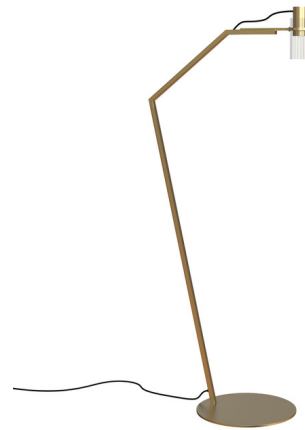

Lightology

lightology.com
866-954-4489
06-21-26

Project: _____

Company: _____

Location: _____ Fixture Type: _____

SPEC #: **TOY1476444**

Approved On: _____ Approved By: _____

Lei Floor Lamp

By Tooy

Description

The Lei Floor Lamp features an elegant aesthetic that draws upon softly curving elements for a feminine touch. The glass shade's ridged texture recalls the look of pleated skirts or perfume bottles. A boldly angled stem adds a contrasting shape for added visual interest. Adjustable direct light: 90 degrees in the vertical plane. On/off footswitch located on cord.

Specifications

COLOR Clear
BODY FINISH Satin Brass
WATTAGE 4.5W
DIMMER N/A
DIMENSIONS 22.2"W x 50"H x 12.6"D
BULB NOT INCLUDED 1 x MR16/GU10/4.5W/120V LED

Technical Information

PRODUCT DIMENSIONS Cord Length: 118.1"

Shown in satin brass / clear

CLICK TO VIEW PRODUCT

Notes: