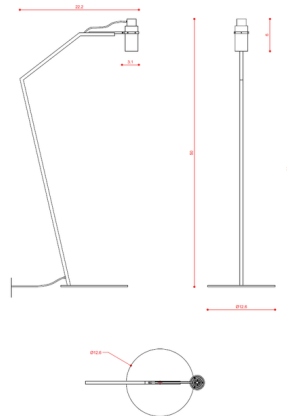

Shown in satin brass / clear

CLICK TO VIEW PRODUCT

Notes: