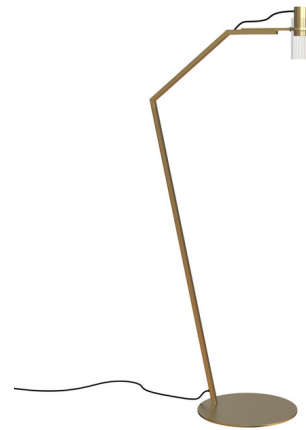

## Lei Floor Lamp By Tooy

### Description

The Lei Floor Lamp features an elegant aesthetic that draws upon softly curving elements for a feminine touch. The glass shade's ridged texture recalls the look of pleated skirts or perfume bottles. A boldly angled stem adds a contrasting shape for added visual interest. Adjustable direct light: 90 degrees in the vertical plane. On/off footswitch located on cord.

### Specifications

COLOR . . . . . Clear  
BODY FINISH . . . . . Satin Brass  
WATTAGE . . . . . 4.5W  
DIMMER . . . . . N/A  
DIMENSIONS . . . . . 22.2"W x 50"H x 12.6"D  
BULB NOT INCLUDED . . . . . 1 x MR16/GU10/4.5W/120V LED

### Technical Information

PRODUCT DIMENSIONS . . . . . Cord Length: 118.1"

Shown in satin brass / clear

CLICK TO VIEW PRODUCT

Notes: