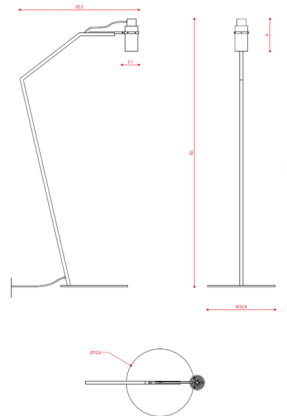

### Description

The Lei Floor Lamp features an elegant aesthetic that draws upon softly curving elements for a feminine touch. The glass shade's ridged texture recalls the look of pleated skirts or perfume bottles. A boldly angled stem adds a contrasting shape for added visual interest. Adjustable direct light: 90 degrees in the vertical plane. On/off footswitch located on cord.

### Specifications

COLOR . . . . . Clear  
BODY FINISH . . . . . Satin Brass  
WATTAGE . . . . . 4.5W  
DIMMER . . . . . N/A  
DIMENSIONS . . . . . 22.2"W x 50"H x 12.6"D  
BULB NOT INCLUDED . . . . . 1 x MR16/GU10/4.5W/120V LED

### Technical Information

PRODUCT DIMENSIONS . . . . . Cord Length: 118.1"

Shown in satin brass / clear

CLICK TO VIEW PRODUCT

Notes: