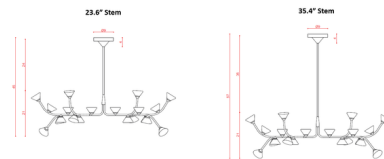

### Description

The Linfa Linear Pendant was inspired by the natural world with an array of conical glass shades dotting its spiraling metal frame like flowers on a stem. The shades, in a variety of smoky and transparent finishes or milky white Murano glass colors, face upwards and downwards to provide ambient illumination from their integrated LED light sources. Part light fixture and part sculptural object, the Linfa is sure to enhance any room's decor. LED Driver onboard. Phase cut dimming. Includes a 23.6 and 35.4 inch downrod.

### Specifications

COLOR . . . . . Clear / White / Smoke  
BODY FINISH . . . . . Opaque Nickel  
WATTAGE . . . . . 54W  
DIMMER . . . . . Low Voltage Electronic  
DIMENSIONS . . . . . 67"L x 30.15"W x 21"H  
INTEGRATED LED MODULE . . . . . 20 x LED/2.7W/120V LED

### Technical Information

PRODUCT DIMENSIONS . . . . . Downrods: 1x23.6in, 1x35.4in  
LAMP COLOR . . . . . 2700K  
LUMENS/WATT . . . . . 2,592.59  
LUMINOUS FLUX . . . . . 7000 lumens

CLICK TO VIEW PRODUCT