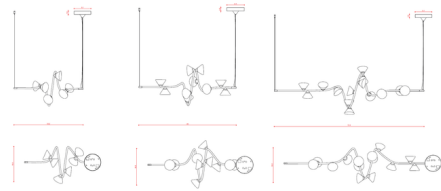

By Tooy

Description

The Linfa Linear Pendant was inspired by the natural world with an array of conical glass shades dotting its spiraling metal frame like flowers on a stem. The shades, in Clear, White and Smoke Murano glass colors, face upwards and downwards to provide ambient illumination from their integrated LED light sources. Part light fixture and part sculptural object, the Linfa is sure to enhance any room's decor. LED Driver onboard. Phase cut dimming.

Specifications

COLOR Clear / White / Smoke
BODY FINISH Opaque Nickel
WATTAGE 37.8W
DIMMER Low Voltage Electronic
DIMENSIONS 72.6"L x 23.6"W x 16.8"H
INTEGRATED LED MODULE 14 x LED/2.7W/120V LED

Technical Information

PRODUCT DIMENSIONS Cable: 49"
COLOR RENDERING 90 CRI
LAMP COLOR 2700K
LUMENS/WATT 1,814.81
LUMINOUS FLUX 4900 lumens

Shown in opaque nickel / clear / white / smoke

CLICK TO VIEW PRODUCT

Notes: