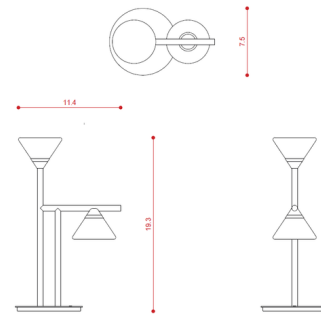

Shown in titanium / smoke / clear

Hardware	Glass	
		C24 Hot gold + (White + Clear) glass
		C70 Titanium + (Smoke + Clear) glass
		C72 Opaque nickel + (Smoke + White) glass

CLICK TO VIEW PRODUCT

Notes: