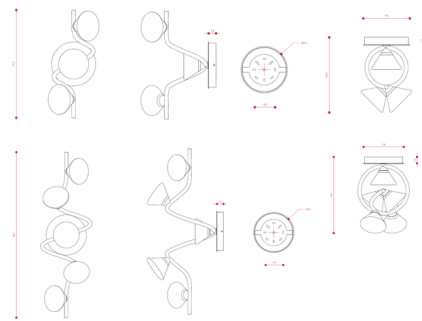

By Tooy

Description

The Linfa Wall / Ceiling Light was inspired by the natural world with an array of conical glass shades dotting its spiraling metal frame like flowers on a stem. The shades, in a variety of Murano glass colors, face upwards and downwards to provide ambient illumination from their integrated LED light sources. Part light fixture and part sculptural object, the Linfa is sure to enhance any room's decor. LED Driver onboard. Phase cut dimming.

Shown in titanium / clear / white / smoke

Specifications

COLOR Clear / White / Smoke
BODY FINISH Titanium
WATTAGE 13.5W
DIMMER Low Voltage Electronic
DIMENSIONS 9.8"W x 30.7"H x 14.1"D
INTEGRATED LED MODULE 5 x LED/2.7W/120V LED