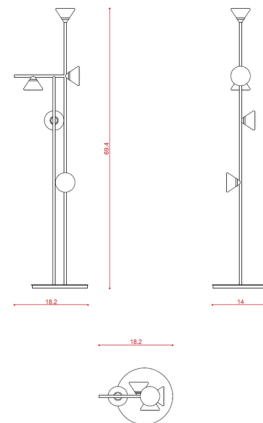

### Specifications

COLOR . . . . . Clear / White / Smoke  
BODY FINISH . . . . . Hot Gold  
WATTAGE . . . . . 13.5W  
DIMMER . . . . . Included  
DIMENSIONS . . . . . 18.2"W x 69.4"H x 14"D  
INTEGRATED LED MODULE . . . . . 5 x LED/2.7W/120V LED

### Technical Information

PRODUCT DIMENSIONS . . . . . Cord Length: 118.1"  
LAMP COLOR . . . . . 2700K  
LUMENS/WATT . . . . . 648.15  
LUMINOUS FLUX . . . . . 1750 lumens

Shown in hot gold / clear / white / smoke