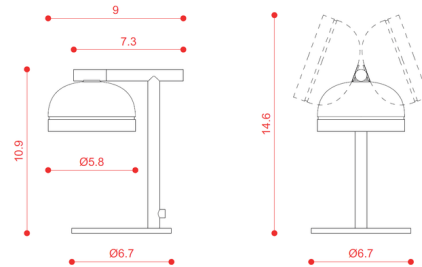

Description

The Molly Table Lamp brings sleek simplicity into your space through its cool and contemporary design. A metal dome is fitted with a screen of plexiglass that gently softens the illumination. The dome can be rotated left or right to tilt the shade 270 degrees and direct the light where you need it. Perfect for a desk, end table, or bedside. On/off switch located on cord.

Shown in pewter ring / sand black dome

Specifications

COLOR Sand Black Dome
BODY FINISH Pewter Ring
WATTAGE 25W
DIMMER N/A
DIMENSIONS 9"W x 10.9"H x 6.7"D
BULB NOT INCLUDED 1x B10/Candelabra (E12)/25W/120V LED