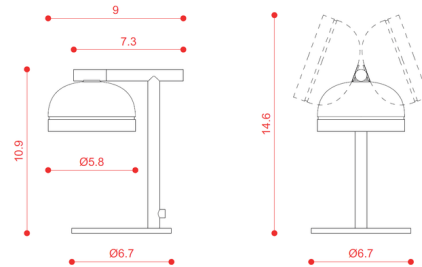

Description

The Molly Table Lamp brings sleek simplicity into your space through its cool and contemporary design. A metal dome is fitted with a screen of plexiglass that gently softens the illumination. The dome can be rotated left or right to tilt the shade 270 degrees and direct the light where you need it. Perfect for a desk, end table, or bedside. On/off switch located on cord.

Shown in pewter ring / sand black dome

Specifications

COLOR	Sand Black Dome
BODY FINISH	Pewter Ring
WATTAGE	25W
DIMMER	N/A
DIMENSIONS	9"W x 10.9"H x 6.7"D
BULB NOT INCLUDED	1 x B10/Candelabra (E12)/25W/120V LED