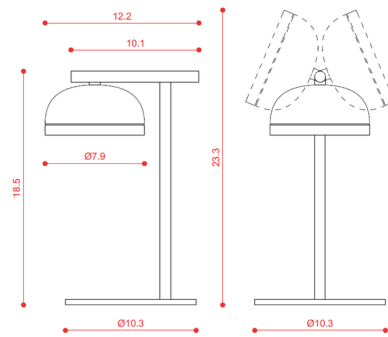

By Tooy

Description

The Molly Tall Table Lamp brings sleek simplicity into your space through its cool and contemporary design. A metal dome is fitted with a screen of plexiglass that gently softens the illumination. The dome can be rotated left or right to tilt the shade 270 degrees and direct the light where you need it. Perfect for a desk, end table, or bedside. On/off switch on cable.

Shown in brushed brass ring / brushed brass dome

Specifications

COLOR Brushed Brass Dome
BODY FINISH Brushed Brass Ring
WATTAGE 25W
DIMMER N/A
DIMENSIONS 12.2"W x 18.5"H x 10.3"D
BULB NOT INCLUDED 1 x A19/Medium (E26)/25W/120V LED