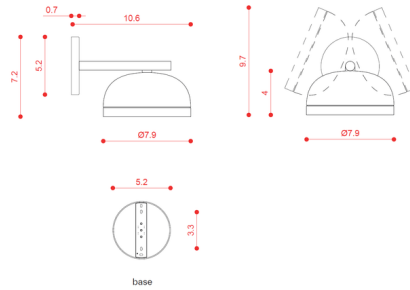

By Tooy

Description

The Molly Wall Light brings sleek simplicity into your space through its cool and contemporary design. A metal dome is fitted with a screen of plexiglass that gently softens the illumination. Dome can be rotate left or right to tilt the shade 270 degrees and direct the light where you need it. Perfect for an entry, hallway, or anywhere you need layered lighting.

Shown in sand black ring / brushed brass dome

Specifications

COLOR Brushed Brass Dome
BODY FINISH Sand Black Ring
WATTAGE 25W
DIMMER Standard 120V
DIMENSIONS 7.9"W x 7.02"H x 10.6"D
BULB NOT INCLUDED 1 x A19/Medium (E26)/25W/120V LED