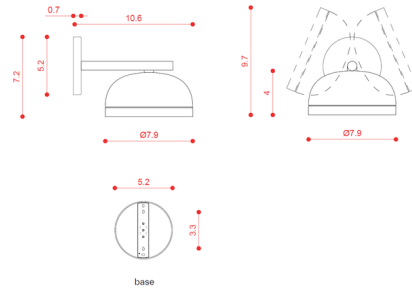

By Tooy

Description

The Molly Wall Light brings sleek simplicity into your space through its cool and contemporary design. A metal dome is fitted with a screen of plexiglass that gently softens the illumination. Dome can be rotate left or right to tilt the shade 270 degrees and direct the light where you need it. Perfect for an entry, hallway, or anywhere you need layered lighting.

Shown in sand black ring / brushed brass dome

Specifications

COLOR Brushed Brass Dome
BODY FINISH Sand Black Ring
WATTAGE 25W
DIMMER Standard 120V
DIMENSIONS 7.9"W x 7.02"H x 10.6"D
BULB NOT INCLUDED 1 x A19/Medium (E26)/25W/120V LED