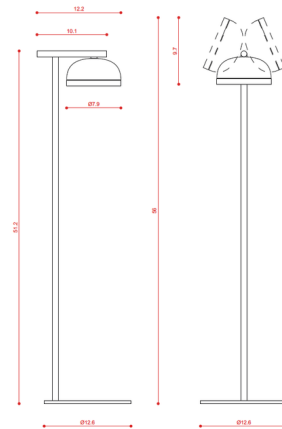

By Tooy

Description

The Molly Floor Lamp brings sleek simplicity into your space through its cool and contemporary design. A metal dome is fitted with a screen of plexiglass that gently softens the illumination. The dome can be rotated left or right to tilt the shade 270 degrees and direct the light where you need it. Perfect for a living room, reading nook, or den. On/off switch on cable.

Shown in sand black ring / pewter dome

Specifications

COLOR	Pewter Dome
BODY FINISH	Sand Black Ring
WATTAGE	25W
DIMMER	N/A
DIMENSIONS	12.6"W x 51.2"H x 12.2"D
BULB NOT INCLUDED	1 x A19/Medium (E26)/25W/120V LED