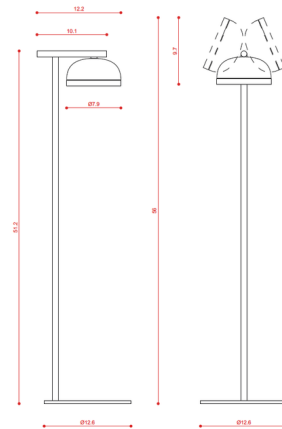

## Molly Floor Lamp

By Tooy

### Description

The Molly Floor Lamp brings sleek simplicity into your space through its cool and contemporary design. A metal dome is fitted with a screen of plexiglass that gently softens the illumination. The dome can be rotated left or right to tilt the shade 270 degrees and direct the light where you need it. Perfect for a living room, reading nook, or den. On/off switch on cable.

### Specifications

COLOR	Pewter Dome
BODY FINISH	Sand Black Ring
WATTAGE	25W
DIMMER	N/A
DIMENSIONS	12.6"W x 51.2"H x 12.2"D
BULB NOT INCLUDED	1 x A19/Medium (E26)/25W/120V LED

CLICK TO VIEW PRODUCT

Notes: