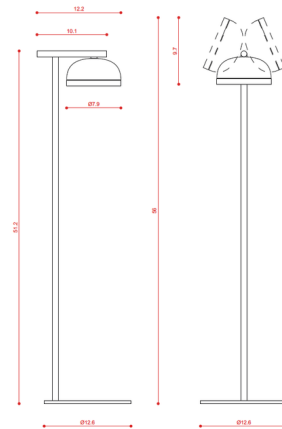

By Tooy

Description

The Molly Floor Lamp brings sleek simplicity into your space through its cool and contemporary design. A metal dome is fitted with a screen of plexiglass that gently softens the illumination. The dome can be rotated left or right to tilt the shade 270 degrees and direct the light where you need it. Perfect for a living room, reading nook, or den. On/off switch on cable.

Shown in sand black ring / pewter dome

Specifications

| | |
|-------------------|-----------------------------------|
| COLOR | Pewter Dome |
| BODY FINISH | Sand Black Ring |
| WATTAGE | 25W |
| DIMMER | N/A |
| DIMENSIONS | 12.6"W x 51.2"H x 12.2"D |
| BULB NOT INCLUDED | 1 x A19/Medium (E26)/25W/120V LED |