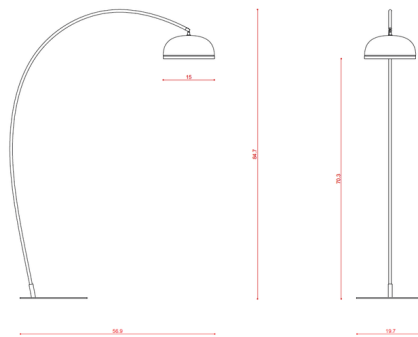

## Molly Arc Floor Lamp

By Tooy

### Description

The Molly Arc Floor Lamp brings sleek simplicity into your space through its cool and contemporary design. A metal dome is fitted with a screen of plexiglass that gently softens the illumination. The dome can be rotated left or right to tilt the shade 30 degrees and direct the light where you need it. Perfect for a living room, reading nook, or den. On/off switch on cable.

### Specifications

COLOR . . . . . Sand Black Dome  
BODY FINISH . . . . . Brushed Brass Ring  
WATTAGE . . . . . 25W  
DIMMER . . . . . N/A  
DIMENSIONS . . . . . 56.9"W x 84.7"H x 19.7"D  
BULB NOT INCLUDED . . . . . 1 x A19/Medium (E26)/25W/120V LED