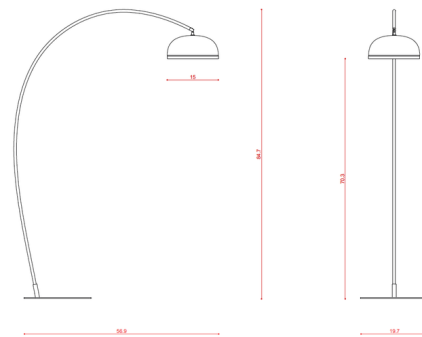

## Molly Arc Floor Lamp

By Tooy

### Description

The Molly Arc Floor Lamp brings sleek simplicity into your space through its cool and contemporary design. A metal dome is fitted with a screen of plexiglass that gently softens the illumination. The dome can be rotated left or right to tilt the shade 30 degrees and direct the light where you need it. Perfect for a living room, reading nook, or den. On/off switch on cable.

### Specifications

COLOR	Sand Black Dome
BODY FINISH	Brushed Brass Ring
WATTAGE	25W
DIMMER	N/A
DIMENSIONS	56.9"W x 84.7"H x 19.7"D
BULB NOT INCLUDED	1 x A19/Medium (E26)/25W/120V LED

CLICK TO VIEW PRODUCT