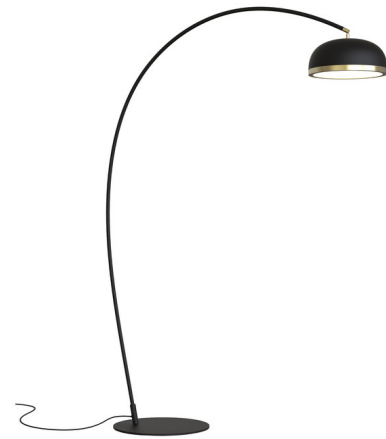

Lightology

lightology.com
866-954-4489
04-25-26

Project: _____

Company: _____

Location: _____ Fixture Type: _____

SPEC #: **TOY1476633**

Approved On: _____ Approved By: _____

Molly Arc Floor Lamp

By Tooy

Description

The Molly Arc Floor Lamp brings sleek simplicity into your space through its cool and contemporary design. A metal dome is fitted with a screen of plexiglass that gently softens the illumination. The dome can be rotated left or right to tilt the shade 30 degrees and direct the light where you need it. Perfect for a living room, reading nook, or den. On/off switch on cable.

Shown in brushed brass ring / sand black dome

Specifications

COLOR	Sand Black Dome
BODY FINISH	Brushed Brass Ring
WATTAGE	25W
DIMMER	N/A
DIMENSIONS	56.9"W x 84.7"H x 19.7"D
BULB NOT INCLUDED	1 x A19/Medium (E26)/25W/120V LED