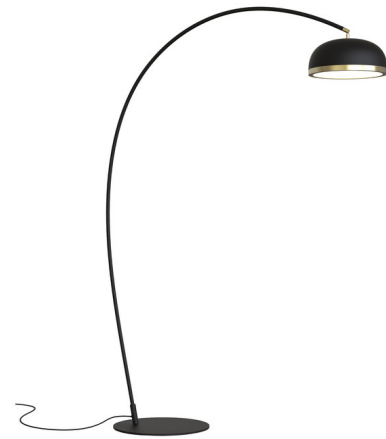

## Molly Arc Floor Lamp

By Tooy

### Description

The Molly Arc Floor Lamp brings sleek simplicity into your space through its cool and contemporary design. A metal dome is fitted with a screen of plexiglass that gently softens the illumination. The dome can be rotated left or right to tilt the shade 30 degrees and direct the light where you need it. Perfect for a living room, reading nook, or den. On/off switch on cable.

Shown in brushed brass ring / sand black dome

### Specifications

COLOR	Sand Black Dome
BODY FINISH	Brushed Brass Ring
WATTAGE	25W
DIMMER	N/A
DIMENSIONS	56.9"W x 84.7"H x 19.7"D
BULB NOT INCLUDED	1 x A19/Medium (E26)/25W/120V LED

CLICK TO VIEW PRODUCT