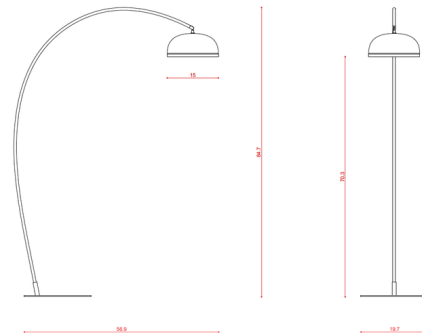

By Tooy

Description

The Molly Arc Floor Lamp brings sleek simplicity into your space through its cool and contemporary design. A metal dome is fitted with a screen of plexiglass that gently softens the illumination. The dome can be rotated left or right to tilt the shade 30 degrees and direct the light where you need it. Perfect for a living room, reading nook, or den. On/off switch on cable.

Shown in brushed brass ring / sand black dome

Specifications

COLOR	Sand Black Dome
BODY FINISH	Brushed Brass Ring
WATTAGE	25W
DIMMER	N/A
DIMENSIONS	56.9"W x 84.7"H x 19.7"D
BULB NOT INCLUDED	1 x A19/Medium (E26)/25W/120V LED