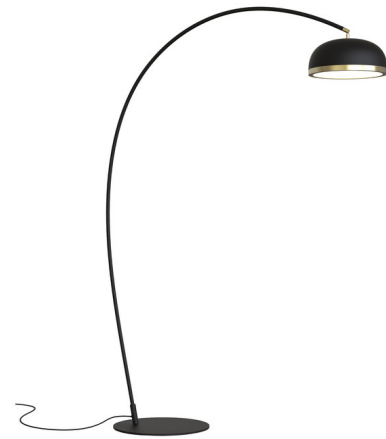

## Molly Arc Floor Lamp

By Tooy

### Description

The Molly Arc Floor Lamp brings sleek simplicity into your space through its cool and contemporary design. A metal dome is fitted with a screen of plexiglass that gently softens the illumination. The dome can be rotated left or right to tilt the shade 30 degrees and direct the light where you need it. Perfect for a living room, reading nook, or den. On/off switch on cable.

Shown in brushed brass ring / sand black dome

### Specifications

COLOR . . . . . Sand Black Dome  
BODY FINISH . . . . . Brushed Brass Ring  
WATTAGE . . . . . 25W  
DIMMER . . . . . N/A  
DIMENSIONS . . . . . 56.9"W x 84.7"H x 19.7"D  
BULB NOT INCLUDED . . . . . 1 x A19/Medium (E26)/25W/120V LED