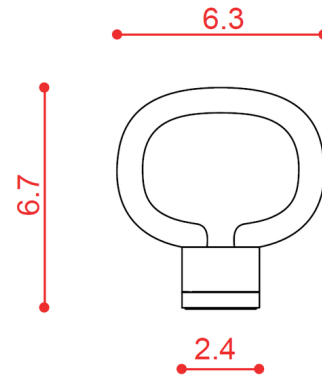

Shown in satin titanium / dark bronze / champagne

Specifications

COLOR	Champagne
BODY FINISH	Satin Titanium / Dark Bronze
WATTAGE	5W
DIMMER	N/A
DIMENSIONS	6.3"W x 6.7"H
BULB NOT INCLUDED	1 x JCD/G9/5W/120V LED