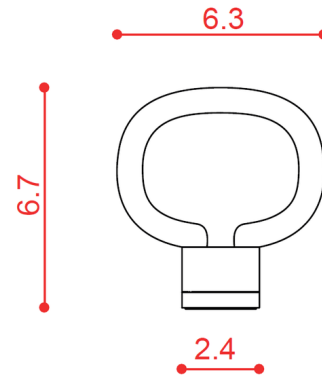

Shown in satin titanium / dark bronze / champagne

Specifications

| | |
|-------------------|------------------------------|
| COLOR | Champagne |
| BODY FINISH | Satin Titanium / Dark Bronze |
| WATTAGE | 5W |
| DIMMER | N/A |
| DIMENSIONS | 6.3"W x 6.7"H |
| BULB NOT INCLUDED | 1 x JCD/G9/5W/120V LED |