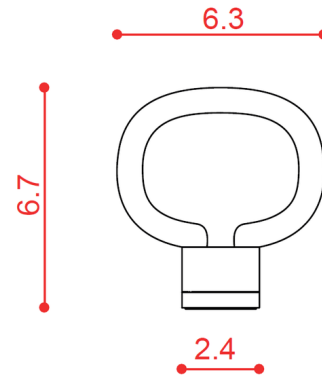

Lightology

lightology.com
866-954-4489
04-24-26

Project: _____
Company: _____
Location: _____ Fixture Type: _____
SPEC #: **TOY1476663**
Approved On: _____ Approved By: _____

Nabila Mini Side Table Lamp By Tooy

Shown in satin titanium / dark bronze / champagne

Specifications

COLOR	Champagne
BODY FINISH	Satin Titanium / Dark Bronze
WATTAGE	5W
DIMMER	N/A
DIMENSIONS	6.3"W x 6.7"H
BULB NOT INCLUDED	1 x JCD/G9/5W/120V LED